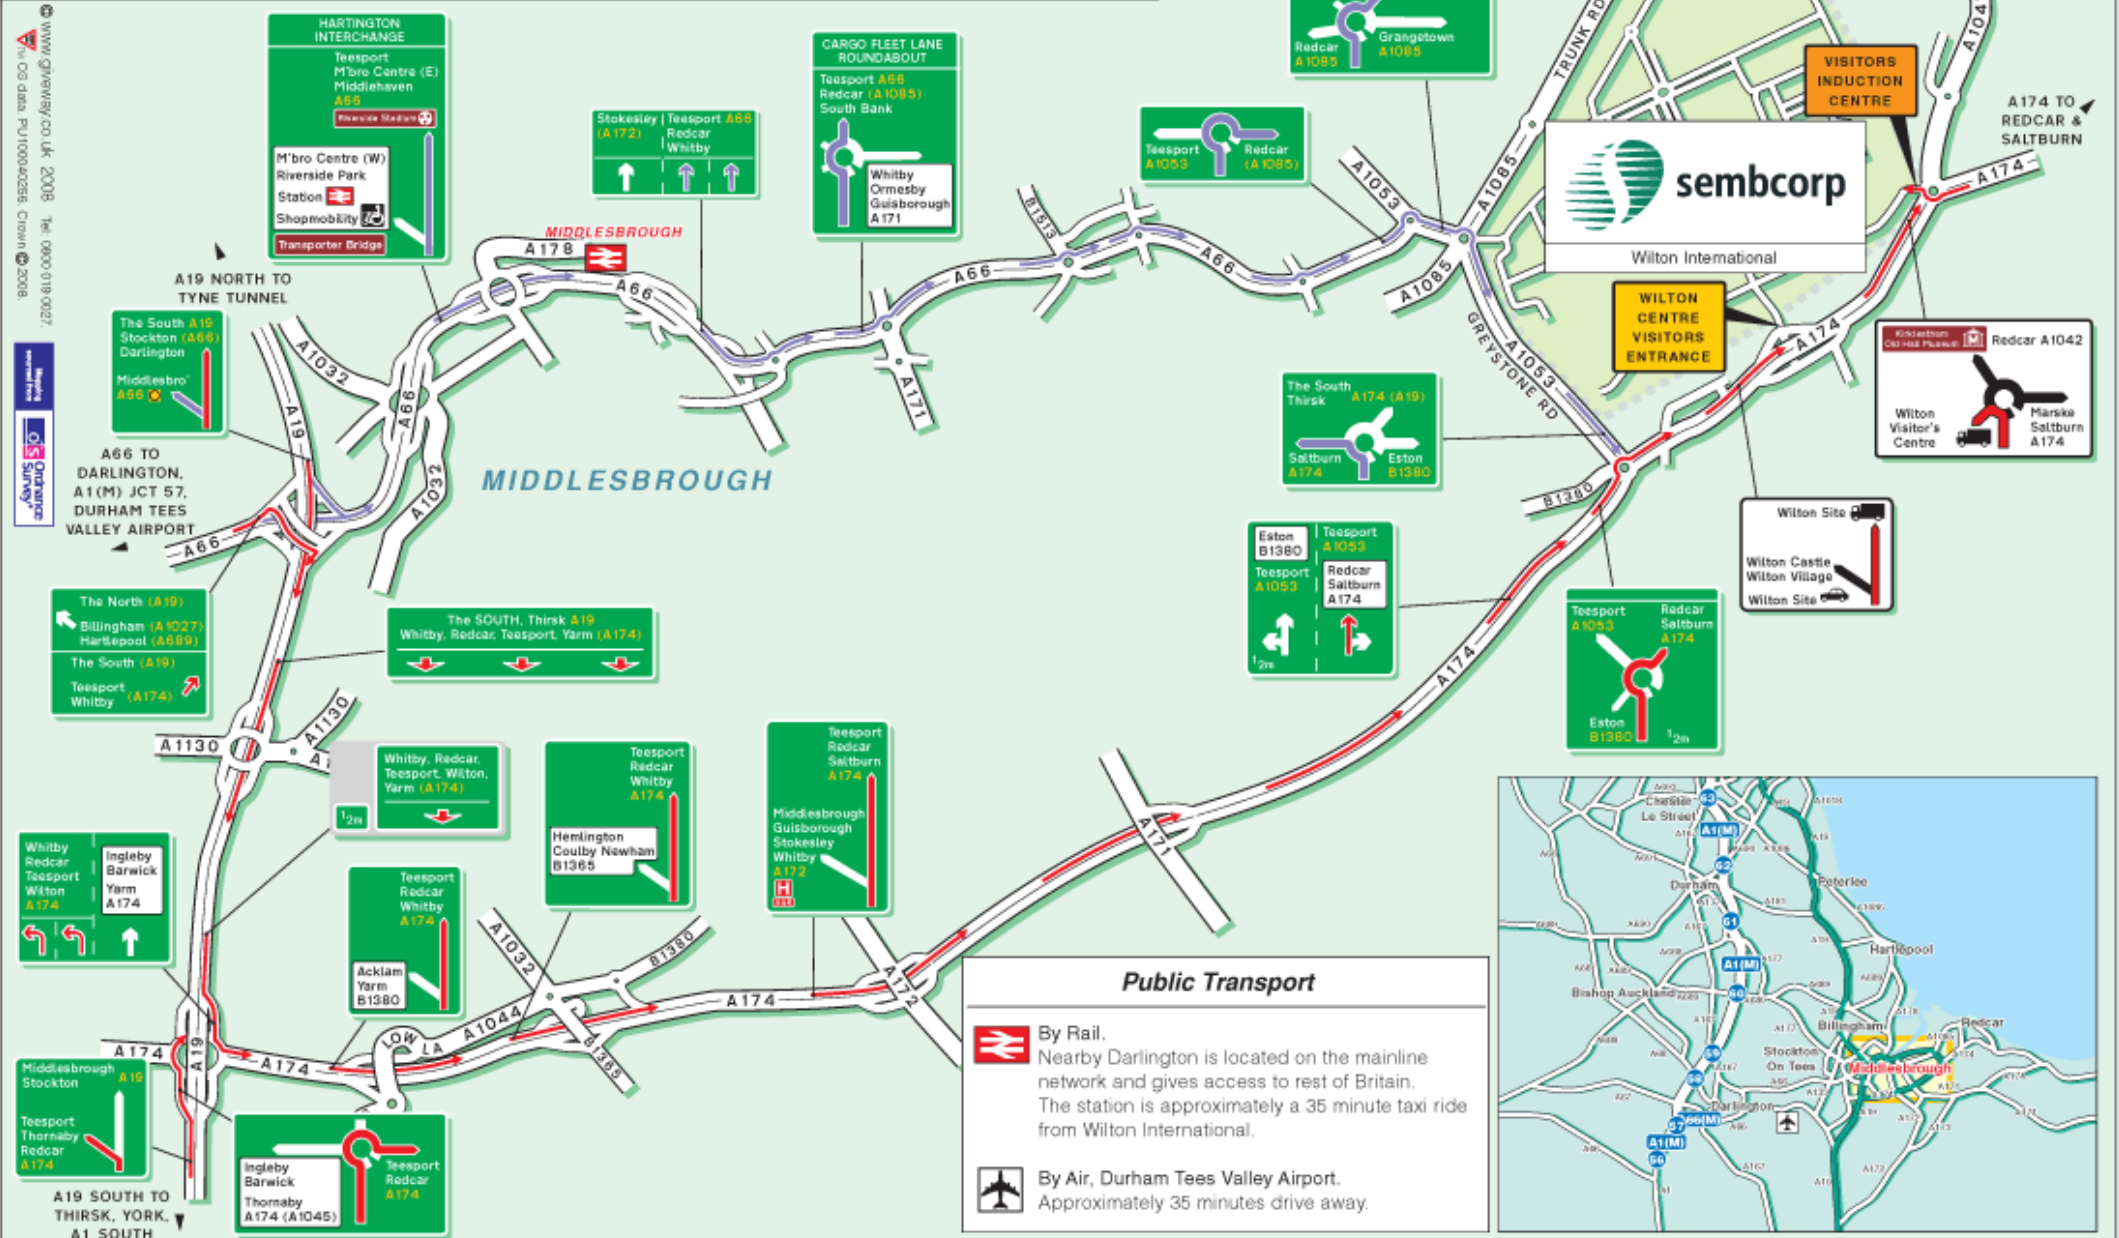

Sembcorp Utilities UK
 PO Box 1985, Wilton International
 Middlesbrough, TS90 8WS
 Tel: 01642 212000

For satellite navigation systems
 please use postcode TS10 4RG

www.gemnavy.co.uk, 2008, Tel: 0800 019 0027
 OS data, PU100040256, Crown © 2008

Public Transport

By Rail.
 Nearby Darlington is located on the mainline network and gives access to rest of Britain. The station is approximately a 35 minute taxi ride from Wilton International.

By Air, Durham Tees Valley Airport.
 Approximately 35 minutes drive away.